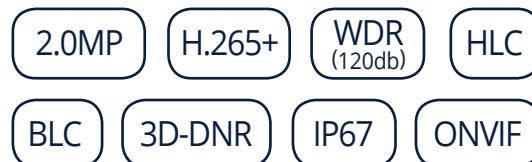

HL-BI2027VMI

2MP Starlight Bullet Network Camera

Key Features

- Compact design, metal case
- 2.8 -12mm motorized lens
- H.265+ encoding, 2MP@30fps
- Smart IR up to 45m
- WDR, BLC, HLC, Defog
- DC12V / PoE
- microSD up to 256 GB
- IVS features
- 2 way audio

SPECIFICATIONS

CAMERA

Image Sensor	1/2.8" Progressive CMOS
Effective Pixels	2MP 1920(H) × 1080(V)
Scanning System	PAL/NTSC
Electronic Shutter Speed	1/5 ~ 1/20000s
Slow Shutter	Support
Min. illumination	Color 0.002Lux @(F1.2,AGC ON) ; B/W 0lux @ IR ON
S/N Ratio	47.5dB
IR LEDs	4pcs (Array)
IR Range	Up to 45m
IR On/Off Control	Auto

VIDEO

Compression	H.265/H.264, H.265+/H.264+
Max. Resolution	2MP1920(H)×1080(V)
Streaming Capability	Triple
Stream / Frame Rate	"Mainstream 1080P(1920x1080),960P(1280x960), 720P(1280x720) Substream 720P(1280x720),VGA(640x480),QVG A(320x240) Mobilestream VGA(640x480), QVGA□320x240□"
Bit Rate	8Kbps ~ 8Mbps
Day/Night	IR cut filter with auto switch (Day/Night/Auto/Schedule)
Image Enhancement	WDR, BLC, HLC, Defog
Image Settings	Flip, Rotation, Saturation, Brightness, Contrast, Hue, Sharpness adjustable
White Balance	Yes

ELECTRICAL

Power Supply	DC 12V/PoE
Power Consumption	≤ 7W
Operating Temperature	-30°C ~ +55°C
Operating Humidity	less than ≤ 95% RH
Ingress Protection	IP67
Casing	Metal
Dimensions	Ø242.12 x 83.88mm
Net Weight	appr. 858g