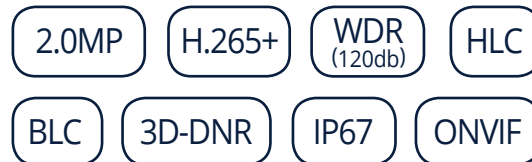

HL-BI2028FWI

2MP Starlight Bullet Network Camera

Key Features

- Compact design, metal case
- 2.8mm fixed lens
- H.265+ encoding, 2MP@30fps
- Smart IR up to 30m
- WDR, BLC, HLC, Defog
- DC12V/ PoE
- Built-in microphone
- IVS features

SPECIFICATIONS

CAMERA

Image Sensor	1/2.8" Progressive CMOS
Effective Pixels	2MP 1920(H)×1080(V)
Scanning System	PAL/NTSC
Electronic Shutter Speed	1/5 ~ 1/20000s
Slow Shutter	Supports
Min. illumination	Color 0.002Lux @(F1.2,AGC ON) ; B/W 0lux @ IR ON
S/N Ratio	47.5dB
IR LEDs	2pcs (Array)
IR Range	Up to 30m
IR On/Off Control	Auto

VIDEO

Compression	H.265/H.264, H.265+/H.264+
Max. Resolution	2MP1920(H)×1080(V)
Streaming Capability	Triple
Stream / Frame Rate	Mainstream: 1080P(1920x1080), 960P(1280x960),720P(1280x720) Substream: 720P(1280x720), VGA(640x480),QVGA(320x240) Mobilestream: VGA(640x480), QVGA (320x240)
Bit Rate	8Kbps ~ 8Mbps
Day/Night	IR cut filter with auto switch (Day/ Night/Auto/Schedule)
Image Enhancement	WDR, BLC , HLC, Defog
Image Settings	Flip, Rotation, Saturation, Brightness, Contrast, Hue, Sharpness adjustable
White Balance	Yes
Gain Control	Yes

INTERFACE

Audio Interface	Built-in microphone
Alarm	N/A
RS485	N/A
BNC Output	N/A
Reset Button	Yes
Edge Storage	microSD, max storage up to 256 GB
Two-way power in-out	Yes
Speaker	Yes

ELECTRICAL

Power Supply	DC 12V/PoE
Power Consumption	≤ 3.5W
Operating Temperature	-30°C ~ +55°C
Operating Humidity	less than ≤ 95% RH
Ingress Protection	IP67
Casing	Metal
Dimensions	Ø70.9 X 150.8mm
Net Weight	appr. 349g