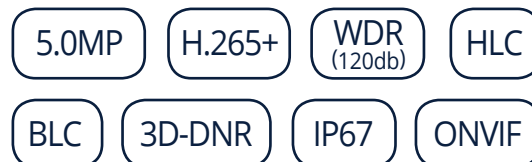

HL-BI5027VM

5MP Starlight Bullet Network Camera

Key Features

- Compact design, metal case
- 2.7-13.5mm motorized lens
- H.265+ encoding, 5MP@30fps
- Smart IR up to 50m
- ROI, Defog, BLC, HLC
- DC12V / PoE
- microSD up to 256 GB
- IVS features

SPECIFICATIONS

CAMERA

Image Sensor	1/2.7" Progressive CMOS
Effective Pixels	5MP 2592(H)×1944(V)
Scanning System	PAL/NTSC
Electronic Shutter Speed	1/5 ~ 1/20000s
Slow Shutter	Support
Min. illumination	Color 0.05lux @ F1.2(AGC ON) ; B/W 0 lux @ IR ON
S/N Ratio	39dB
IR LEDs	4pcs Array
IR Range	Up to 50m
IR On/Off Control	Auto

Compression	H.265/H.264, H.265+/H.264+
Max. Resolution	5MP 2592(H)×1944(V)
Streaming Capability	Triple
Stream / Frame Rate	Mainstream(1~30fps) 5MP (2592×1944), 4MP (2592x1520) 3MP(2304x1296),1080P(1920x1080) 960P (1280x960), 720P (1280x720) Sub stream 720P (1280x720), VGA(640x480), QVGA (320x240) Mobilestream VGA (640x480), QVGA (320x240)
Bit Rate	8Kbps ~ 8Mbps
Day/Night	IR cut filter with auto switch (Day/Night/Auto/Schedule)
Image Enhancement	WDR, BLC , HLC, Defog
Image Settings	Flip, Rotation, Saturation, Brightness, Contrast, Hue, Sharpness adjustable

ELECTRICAL

Power Supply	DC 12V/PoE
Power Consumption	≤ 7W
Operating Temperature	-30°C+55°C
Operating Humidity	less than ≤ 95% RH
Ingress Protection	IP67
Casing	Metal
Dimensions	242.12 X 87.4 X 83.88mm
Net Weight	appr. 858g