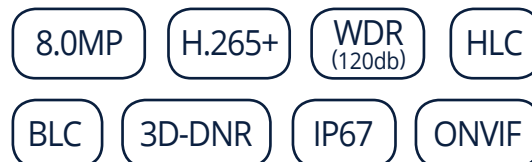

HL-BI8028FM

8MP Starlight Bullet Network Camera

Key Features

- Compact design, metal case
- 2.8mm fixed lens
- H.265+ encoding, 8MP@30fps
- Smart IR up to 30m
- ROI, Defog, BLC, HLC
- DC12V / PoE
- Built-in microphone
- IVS features

SPECIFICATIONS

CAMERA

Image Sensor	1/2.8" Progressive CMOS
Effective Pixels	8MP 3840 (H) × 2160 (V)
Scanning System	PAL/NTSC
Electronic Shutter Speed	1/5 ~ 1/20000s
Slow Shutter	Support
Min. illumination	Color 0.1lux @ F1.2(AGC ON) ; B/W 0 lux @ IR ON
S/N Ratio	44dB
IR LEDs	2pcs Array
IR Range	Up to 30m
IR On/Off Control	Auto

VIDEO

Compression	H.265/H.264, H.265+/H.264+
Max. Resolution	8MP 3840(H)×2160(V)
Streaming Capability	Triple
Stream / Frame Rate	Main Stream (1~30fps) 8MP (3840x2160), 5MP (2592x1944, 3072x1728), 4MP (2592x1520), 3MP (2304x1296), 1080P (1920x1080), 960P (1280*960), 720P (1280x720), Sub Stream 720P (1280x720), VGA (640x480), QVGA (320x240) Mobile Stream VGA (640x480), QVGA (320x240)
Bit Rate	8Kbps ~ 16Mbps
Day/Night	IR cut filter with auto switch (Day/Night/Auto/Schedule)
Image Enhancement	WDR, BLC, HLC, Defog
Image Settings	Flip, Rotation, Saturation, Brightness, Contrast, Hue, Sharpness adjustable
White Balance	Yes

INTERFACE

Audio Interface	Built-in microphone
Alarm	N/A
RS485	N/A
BNC Output	N/A
Reset Button	Yes
Edge Storage	microSD up to 256 GB
Two-way power in-out	Yes
Speaker	N/A

ELECTRICAL

Power Supply	DC 12V/PoE
Power Consumption	≤ 3.5W
Operating Temperature	-30°C+55°C
Operating Humidity	less than ≤ 95% RH
Ingress Protection	IP67
Casing	Metal
Dimensions	Ø70.9 X 150.8mm
Net Weight	appr. 349g