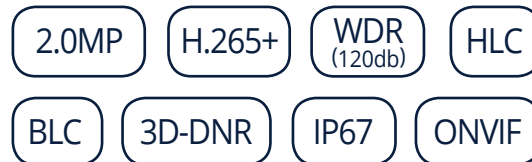

HL-DI2027VMI

2MP Starlight Dome Network Camera

Key Features

- Compact design, metal case
- 2.8-12mm motorized lens
- H.265+ encoding, 5MP@30fps
- Smart IR up to 45m
- ROI, Defog, BLC, HLC
- DC12V / PoE
- microSD up to 256 GB
- IVS features
- 2 way audio

SPECIFICATIONS

CAMERA

Image Sensor	1/2.8" Progressive CMOS
Effective Pixels	2MP 1920(H)×1080(V)
Scanning System	PAL/NTSC
Electronic Shutter Speed	1/5 ~ 1/20000s
Slow Shutter	Support
Min. illumination	Color 0.002Lux @ (F1.2,AGC ON) ; B/W 0lux @ IR ON
S/N Ratio	47.5dB
IR LEDs	4pcs (Array)
IR Range	Up to 45m
IR On/Off Control	Auto

VIDEO

Compression	H.265/H.264, H.265+/H.264+
Max. Resolution	2MP1920(H)×1080(V)
Streaming Capability	Triple
Stream / Frame Rate	Mainstream: 1080P(1920×1080), 960P(1280×960),720P(1280×720) Substream: 720P(1280×720), VGA(640×480),QVGA(320×240) Mobilestream: VGA(640×480), QVGA(320×240)
Bit Rate	8Kbps ~ 8Mbps
Day/Night	IR cut filter with auto switch (Day/ Night/Auto/Schedule)
Image Enhancement	WDR, BLC, HLC, Defog
Image Settings	Flip, Rotation, Saturation, Brightness, Contrast, Hue, Sharpness adjustable
White Balance	Yes

ELECTRICAL

Power Supply	DC 12V/PoE
Power Consumption	≤ 7W
Operating Temperature	-30°C ~ +55°C
Operating Humidity	less than ≤ 95% RH
Ingress Protection	IP67
Casing	Metal
Dimensions	Ø135.56 X 128.69mm
Net Weight	Appr. 698g