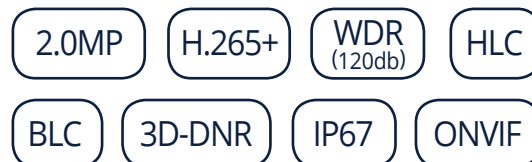

HL-DI2028VM

2MP Starlight Dome Network Camera

Key Features

- Compact design, metal case
- 2.7-13.5mm motorized lens
- H.265+ encoding, 2MP@30fps
- Smart IR up to 45m
- ROI, Defog, BLC, HLC
- DC12V / PoE
- microSD up to 256 GB

SPECIFICATIONS

CAMERA

Image Sensor	1/2.8" Progressive CMOS
Effective Pixels	2MP 1920(H)×1080(V)
Scanning System	PAL/NTSC
Electronic Shutter Speed	1/5 ~ 1/20000s
Slow Shutter	Support
Min. illumination	Color 0.01lux @ F1.2(AGC ON) ; B/W 0 lux @ IR ON
S/N Ratio	47.5dB
IR LEDs	4pcs Array
IR Range	Up to 45m
IR On/Off Control	Auto

INTELLIGENCE

Event Trigger	Motion Event, Alarm Event, Smart Motion Detection, Face Detection, Human/Vehicle Detection, Video Tampering
IVS	N/A

VIDEO

Compression	H.265/H.264, H.265+/H.264+
Max. Resolution	2MP 1920(H)×1080(V)
Streaming Capability	Triple
Stream / Frame Rate	Mainstream(1~30fps) 1080P (1920x1080), 960P(1280x960), 720P (1280x720) Sub stream 720P (1280x720), VGA (640x480), QVGA (320x240) Mobilestream VGA (640x480), QVGA (320x240)
Bit Rate	8Kbps ~ 8Mbps
Day/Night	IR cut filter with auto switch (Day/Night/Auto/Schedule)
Image Enhancement	WDR, BLC, HLC, Defog
Image Settings	Flip, Rotation, Saturation, Brightness, Contrast, Hue, Sharpness adjustable
White Balance	Yes

Power Supply	DC 12V/PoE
Power Consumption	≤ 7W
Operating Temperature	-30°C+55°C
Operating Humidity	less than ≤ 95% RH
Ingress Protection	IP67
Casing	Metal
Dimensions	Ø135.56 X 127.04mm
Net Weight	appr. 698g