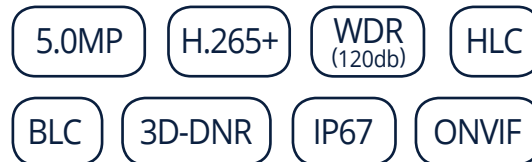

## Key Features

- Compact design, metal case
- 2.7-13.5mm motorized lens
- H.265+ encoding, 5MP@30fps
- Smart IR up to 45m
- ROI, Defog, BLC, HLC
- DC12V / PoE
- microSD up to 256 GB
- IVS features

**SPECIFICATIONS****CAMERA**

**VIDEO**

Compression	H.265/H.264, H.265+/H.264+
Max. Resolution	5MP 2592(H)×1944(V)
Streaming Capability	Triple
Stream / Frame Rate	Mainstream(1~30fps) 5MP (2592×1944), 4MP (2592×1520) 3MP (2304×1296), 1080P (1920×1080) 960P (1280×960), 720P (1280×720) Sub stream 720P (1280×720), VGA (640×480), QVGA (320×240) Mobilestream VGA (640×480), QVGA (320×240)
Bit Rate	8Kbps ~ 8Mbps
Day/Night	IR cut filter with auto switch (Day/Night/Auto/Schedule)
Image Enhancement	WDR, BLC, HLC, Defog
Image Settings	Flip, Rotation, Saturation, Brightness, Contrast, Hue, Sharpness adjustable

**ELECTRICAL**

Power Supply	DC 12V/PoE
Power Consumption	≤ 7W
Operating Temperature	-30°C+55°C
Operating Humidity	less than ≤ 95% RH
Ingress Protection	IP67
Casing	Metal
Dimensions	Ø135.56 X 127.04mm
Net Weight	appr. 698g